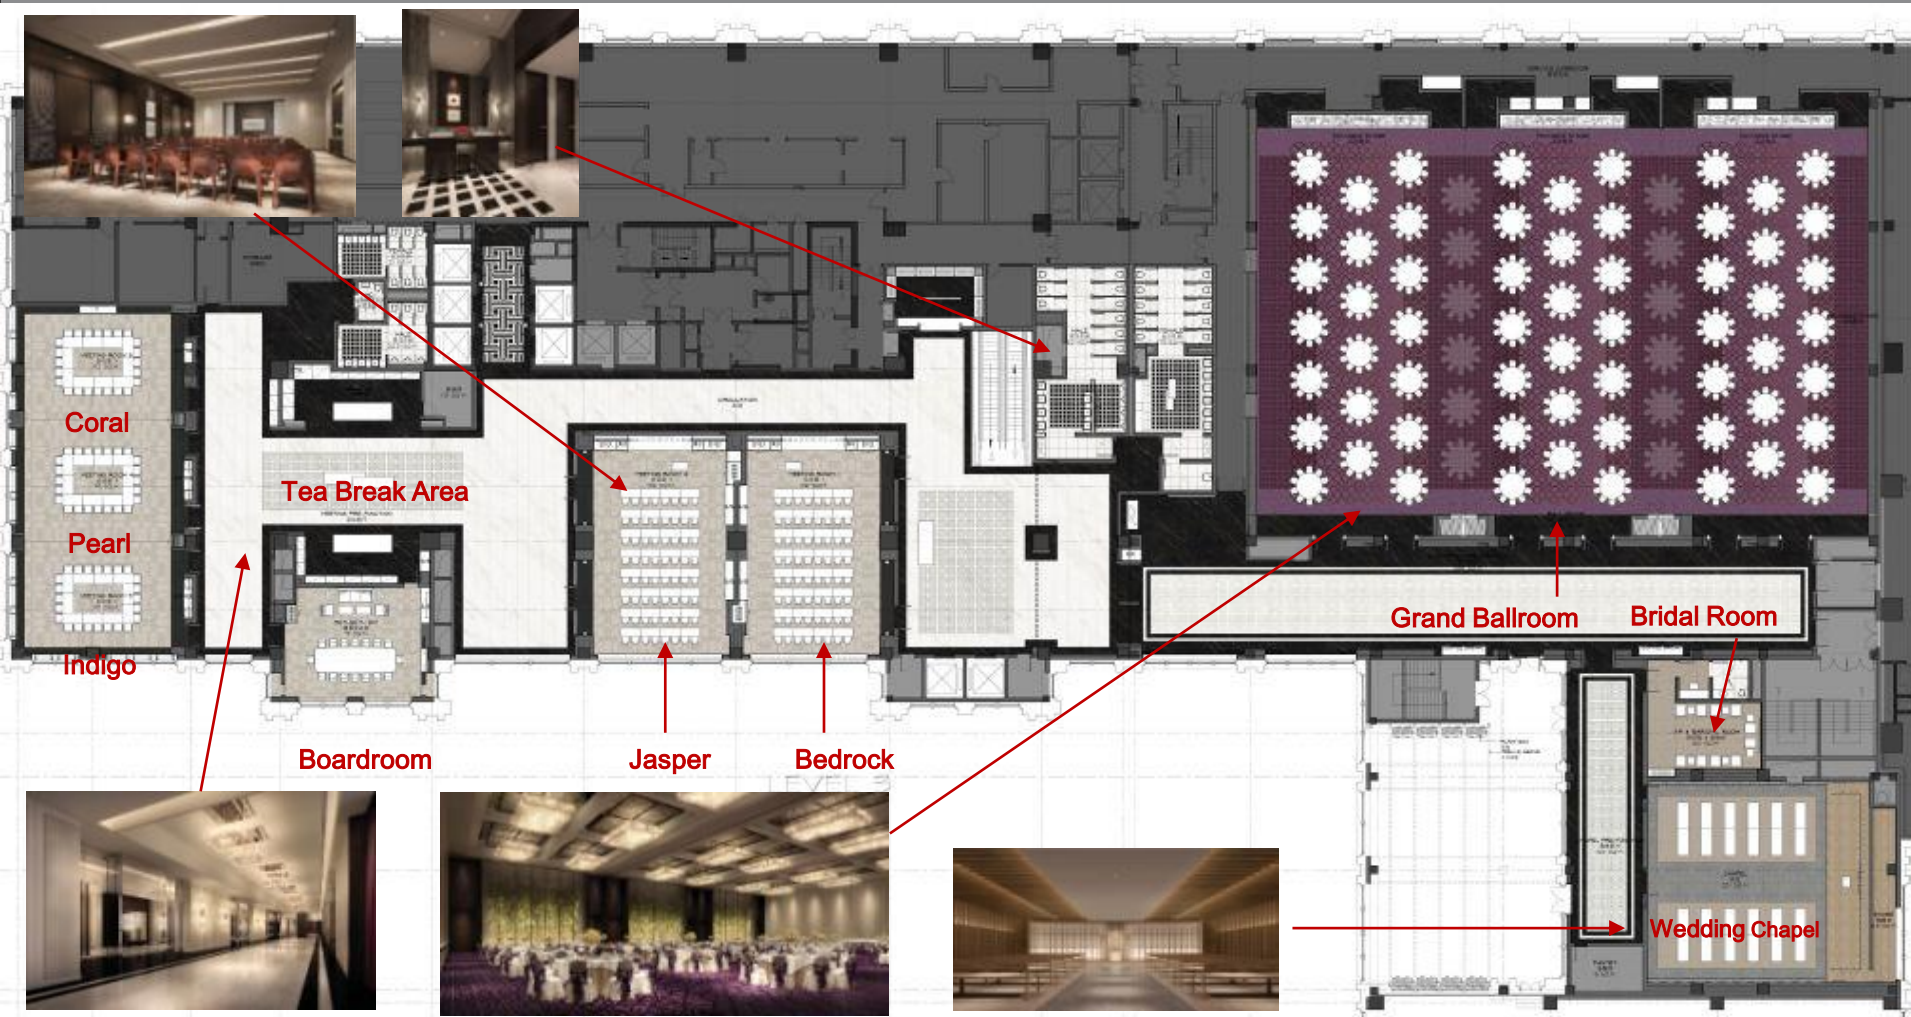

Fairmont

MEETINGS CONFERENCES AND EVENTS

Grand Ballroom and Pre Function Area

Fairmont

FUNCTION AND EVENT AREA FLOOR PLAN (3RD FLOOR)

MEETINGS & CONFERENCES AND EVENTS

| Venue | Size (sq. m) | Dimension (m) | | | Capacity | | | | | |
|------------------------|--------------|---------------|------|-----|-----------|---------|---------|------------|---------|----------|
| | | L | W | H | Classroom | Theatre | Banquet | Board Room | U-Shape | Cocktail |
| Grand Ballroom | 1200 | 41.6 | 28.1 | 8.5 | 880 | 1020 | 720 | - | - | 1320 |
| Ballroom 1 | 399 | 28.1 | 14.2 | 8.5 | 300 | 350 | 240 | - | 150 | 450 |
| Ballroom 2 | 377 | 28.1 | 13.4 | 8.5 | 290 | 340 | 230 | - | 140 | 450 |
| Ballroom 3 | 399 | 28.1 | 14.2 | 8.5 | 300 | 350 | 240 | - | 150 | 450 |
| Ballroom 1+2 | 770 | 28.1 | 27.4 | 8.5 | 580 | 700 | 470 | - | - | 900 |
| Ballroom 2+3 | 773 | 28.1 | 27.5 | 8.5 | 580 | 700 | 470 | - | - | 900 |
| Bedrock | 129 | 14.2 | 9.1 | | 90 | 110 | 120 | - | 45 | 140 |
| Jasper | 129 | 14.2 | 9.1 | | 90 | 110 | 120 | - | 45 | 140 |
| Coral | 91 | 11.8 | 7.7 | | 60 | 80 | 60 | - | 30 | 90 |
| Pearl | 98 | 11.8 | 8.3 | | 70 | 90 | 60 | - | 36 | 100 |
| Indigo | 94 | 11.8 | 8.0 | | 70 | 80 | 60 | - | 30 | 100 |
| Coral + Pearl + Indigo | 281 | 11.8 | 23.8 | | 210 | 250 | 170 | - | 100 | 300 |
| Boardroom | 74 | 9.7 | 7.6 | | - | - | - | 16 | - | - |
| Bridal Room | 34 | 7.5 | 4.5 | | - | - | - | - | - | - |
| Wedding Chapel | 160 | 13.2 | 12.1 | | - | - | - | - | - | - |

Fairmont

3 distinguished restaurants and one lounge will display wide range selections of Food & Beverage dining experience in excellent ways.

FOOD AND BEVERAGE

Fairmont

LOBBY LOUNGE

Capacity: 90 seats

It is the ideal rendezvous place for social gatherings or intimate private events through the day, in the modern and sophisticated atmosphere.