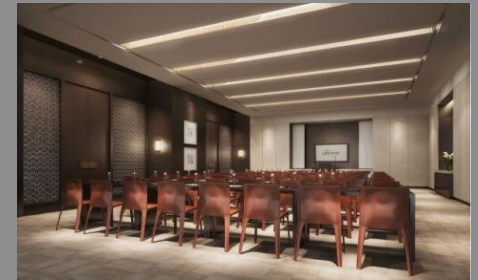

Fairmont

MEETINGS CONFERENCES AND EVENTS

Grand Ballroom and Pre Function Area